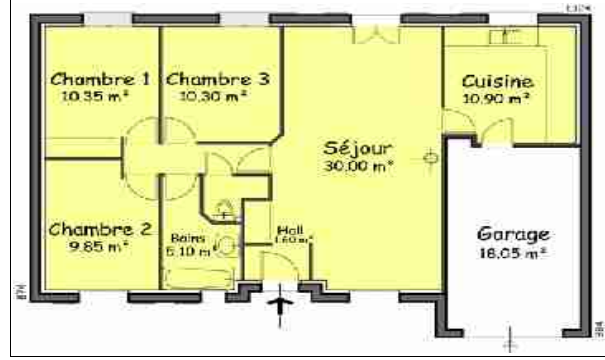

Plan 4

Plan 5

Plan 6

Plan 7

Plan 8

Charlyne 129

Surface Habitable: 129.30 m²
Surface utile totale: 152.46 m²

Plan 9

Uranus 99

Surface Habitable: 99.17 m²
Surface utile totale: 116.37 m²

Plan 10

Luna 84

Surface Habitable 83.80 m²
Surface utile totale 101.88 m²

Plan 11

Alya 108

Surface Habitable 108.00 m²
Surface utile totale 131.28 m²

Plan 12

Alya 91

Surface habitable 91.27 m²
Surface utile totale 114.55 m²

Plan 14

Plan 13

Lisa 95

Surface Habitable 94.77 m²
Surface utile totale 118.62 m²

Plan 15

Calliopé 111

SH 111 m²
Annexes 24 m²

Calliopé 94

SH 94 m²
Annexes 22 m²

Plan 18

Plan 19

Plan 20

Plan 21