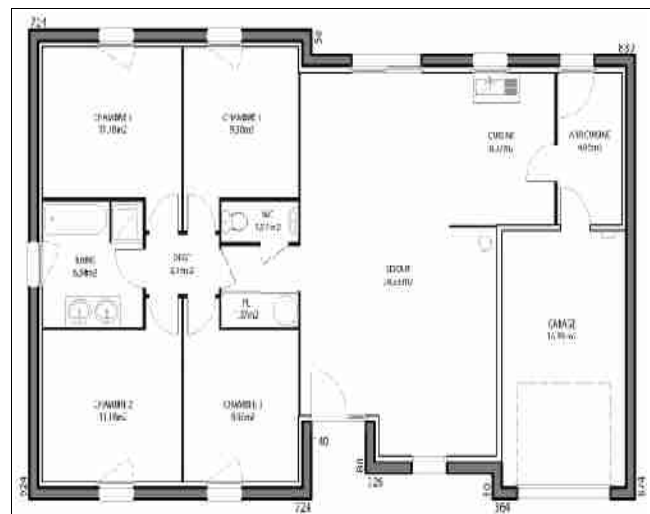

Plan 4

Plan 5

Plan 6

Plan 7

Plan 8

Charlyne 129

Surface Habitable: 129.30 m²
Surface utile totale: 152.46 m²

Plan 9

Uranus 99

Surface Habitable: 99.17 m²
Surface utile totale: 116.37 m²

Plan 10

Luna 84

Surface Habitable 83.80 m²
Surface utile totale 101.88 m²

Plan 11

Alya 108

Surface Habitable 108.00 m²
Surface utile totale 131.28 m²

Plan 12

Alya 91

Surface habitable 91.27 m²
Surface utile totale 114.55 m²

Plan 14

Plan 13

Lisa 95

Surface Habitable 94.77 m²
Surface utile totale 118.62 m²

Plan 15

Calliopé 111

SH 111 m²
Annexes 24 m²

Calliopé 94

SH 94 m²
Annexes 22 m²

Plan 18

Plan 19

Plan 20

Plan 21