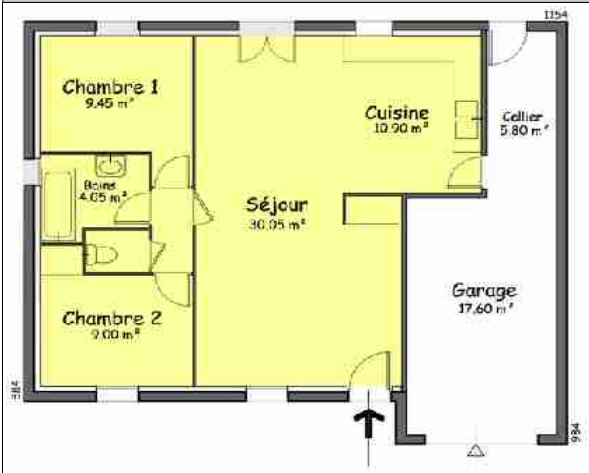

Plan 4

Plan 5

Plan 6

Plan 7

Plan 8

Charlyne 129

Surface Habitable: 129.30 m²
Surface utile totale: 152.46 m²

Plan 9

Uranus 99

Surface Habitable: 99.17 m²
Surface utile totale: 116.37 m²

Plan 10

Luna 84

Surface Habitable 83.80 m²
Surface utile totale 101.88 m²

Plan 11

Alya 108

Surface Habitable 108.00 m²
Surface utile totale 131.28 m²

Plan 12

Alya 91

Surface habitable 91.27 m²
Surface utile totale 114.55 m²

Plan 14

Plan 13

Lisa 95

Surface Habitable 94.77 m²
Surface utile totale 118.62 m²

Plan 15

Calliopé 111

SH 111 m²
Annexes 24 m²

Calliopé 94

SH 94 m²
Annexes 22 m²

Plan 18

Plan 19

Plan 20

Plan 21