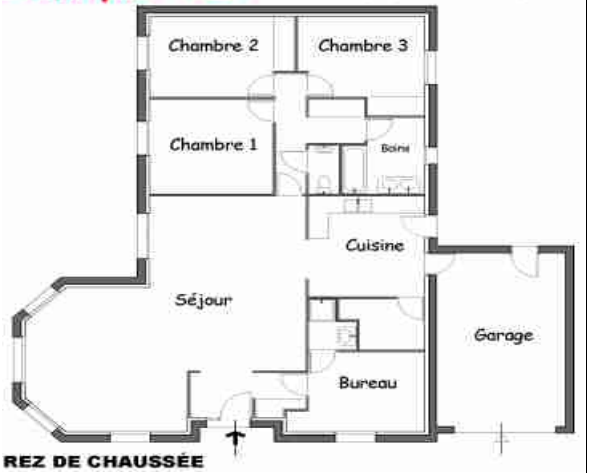

Plan 4

Plan 5

Plan 6

Plan 7

Plan 8

Charlyne 129

Surface Habitable: 129.30 m²
Surface utile totale: 152.46 m²

Plan 9

Uranus 99

Surface Habitable: 99.17 m²
Surface utile totale: 116.37 m²

Plan 10

Luna 84

Surface Habitable 83.80 m²
Surface utile totale 101.88 m²

Plan 11

Alya 108

Surface Habitable 108.00 m²
Surface utile totale 131.28 m²

Plan 12

Alya 91

Surface habitable 91.27 m²
Surface utile totale 114.55 m²

Plan 14

Plan 13

Lisa 95

Surface Habitable 94.77 m²
Surface utile totale 118.62 m²

Plan 15

Calliopé 111

SH 111 m²
Annexes 24 m²

Calliopé 94

SH 94 m²
Annexes 22 m²

Plan 18

Plan 19

Plan 20

Plan 21