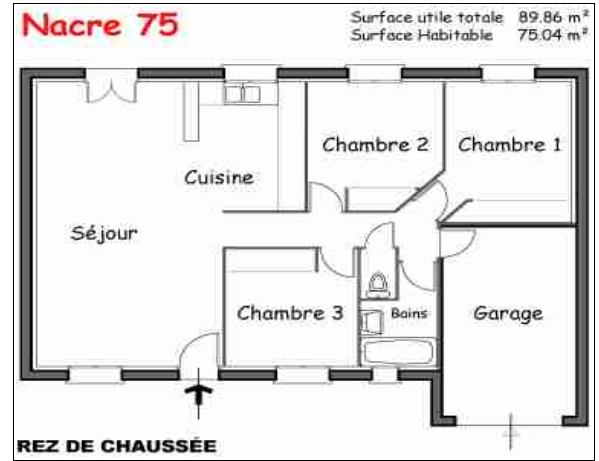

Plan 4

Plan 5

Plan 6

Plan 7

Plan 8

Charlyne 129

Surface Habitable: 129.30 m²
Surface utile totale: 152.46 m²

Plan 9

Uranus 99

Surface Habitable: 99.17 m²
Surface utile totale: 116.37 m²

Plan 10

Luna 84

Surface Habitable 83.80 m²
Surface utile totale 101.88 m²

Plan 11

Alya 108

Surface Habitable 108.00 m²
Surface utile totale 131.28 m²

Plan 12

Alya 91

Surface habitable 91.27 m²
Surface utile totale 114.55 m²

Plan 14

Plan 13

Lisa 95

Surface Habitable 94.77 m²
Surface utile totale 118.62 m²

Plan 15

Calliopé 111

SH 111 m²
Annexes 24 m²

Calliopé 94

SH 94 m²
Annexes 22 m²

Plan 18

Plan 19

Plan 20

Plan 21