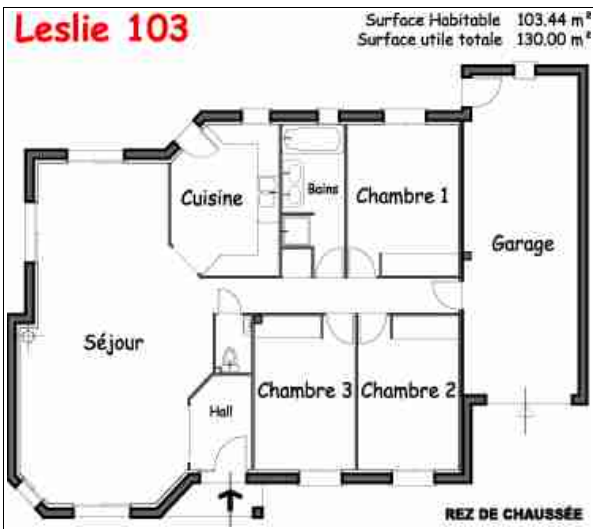

Plan 4

Plan 5

Plan 6

Plan 7

Plan 8

Charlyne 129

Surface Habitable: 129.30 m²
Surface utile totale: 152.46 m²

Plan 9

Uranus 99

Surface Habitable: 99.17 m²
Surface utile totale: 116.37 m²

Plan 10

Luna 84

Surface Habitable 83.80 m²
Surface utile totale 101.88 m²

Plan 11

Alya 108

Surface Habitable 108.00 m²
Surface utile totale 131.28 m²

Plan 12

Alya 91

Surface habitable 91.27 m²
Surface utile totale 114.55 m²

Plan 14

Plan 13

Lisa 95

Surface Habitable 94.77 m²
Surface utile totale 118.62 m²

Plan 15

Calliopé 111

SH 111 m²
Annexes 24 m²

Calliopé 94

SH 94 m²
Annexes 22 m²

Plan 18

Plan 19

Plan 20

Plan 21