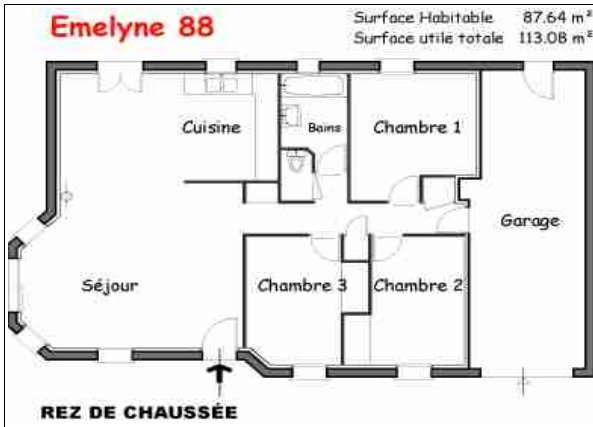

Plan 4

Plan 5

Plan 6

Plan 7

Plan 8

Charlyne 129

Surface Habitable: 129.30 m²
Surface utile totale: 152.46 m²

Plan 9

Uranus 99

Surface Habitable: 99.17 m²
Surface utile totale: 116.37 m²

Plan 10

Luna 84

Surface Habitable 83.80 m²
Surface utile totale 101.88 m²

Plan 11

Alya 108

Surface Habitable 108.00 m²
Surface utile totale 131.28 m²

Plan 12

Alya 91

Surface habitable 91.27 m²
Surface utile totale 114.55 m²

Plan 14

Plan 13

Lisa 95

Surface Habitable 94.77 m²
Surface utile totale 118.62 m²

Plan 15

Calliopé 111

SH 111 m²
Annexes 24 m²

Calliopé 94

SH 94 m²
Annexes 22 m²

Plan 18

Plan 19

Plan 20

Plan 21