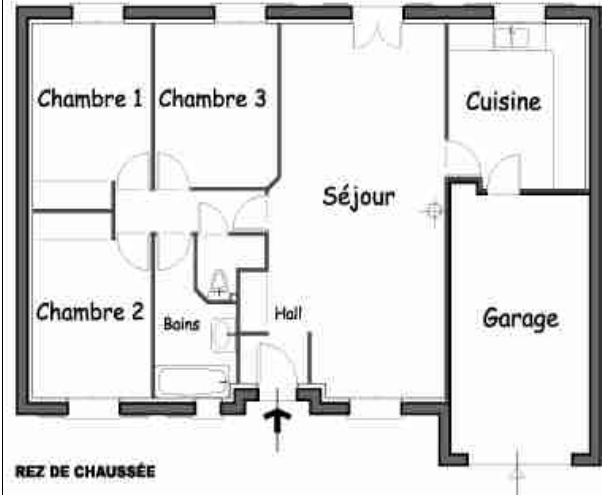

Plan 4

Plan 5

Plan 6

Plan 7

Plan 8

Charlyne 129

Surface Habitable: 129.30 m²
Surface utile totale: 152.46 m²

Plan 9

Uranus 99

Surface Habitable: 99.17 m²
Surface utile totale: 116.37 m²

Plan 10

Luna 84

Surface Habitable 83.80 m²
Surface utile totale 101.88 m²

Plan 11

Alya 108

Surface Habitable 108.00 m²
Surface utile totale 131.28 m²

Plan 12

Alya 91

Surface habitable 91.27 m²
Surface utile totale 114.55 m²

Plan 14

Plan 13

Lisa 95

Surface Habitable 94.77 m²
Surface utile totale 118.62 m²

Plan 15

Calliopé 111

SH 111 m²
Annexes 24 m²

Calliopé 94

SH 94 m²
Annexes 22 m²

Plan 18

Plan 19

Plan 20

Plan 21