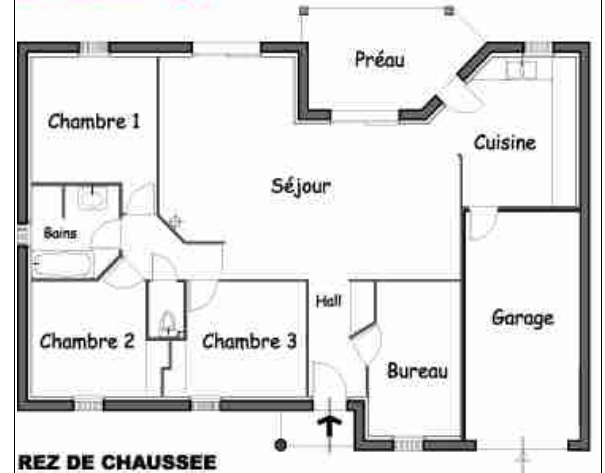

Plan 4

Plan 5

Plan 6

Plan 7

Plan 8

Charlyne 129

Surface Habitable: 129.30 m²
Surface utile totale: 152.46 m²

Plan 9

Uranus 99

Surface Habitable: 99.17 m²
Surface utile totale: 116.37 m²

Plan 10

Luna 84

Surface Habitable 83.80 m²
Surface utile totale 101.88 m²

Plan 11

Alya 108

Surface Habitable 108.00 m²
Surface utile totale 131.28 m²

Plan 12

Alya 91

Surface habitable 91.27 m²
Surface utile totale 114.55 m²

Plan 14

Plan 13

Lisa 95

Surface Habitable 94.77 m²
Surface utile totale 118.62 m²

Plan 15

Calliopé 111

SH 111 m²
Annexes 24 m²

Calliopé 94

SH 94 m²
Annexes 22 m²

Plan 18

Plan 19

Plan 20

Plan 21