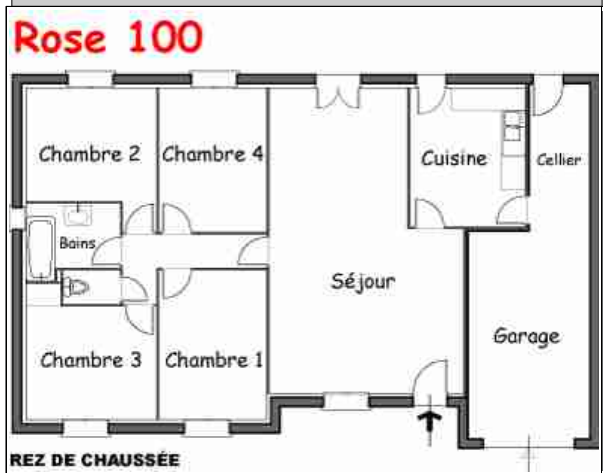

Plan 4

Plan 5

Plan 6

Plan 7

Plan 8

Charlyne 129

Surface Habitable: 129.30 m²
Surface utile totale: 152.46 m²

Plan 9

Uranus 99

Surface Habitable: 99.17 m²
Surface utile totale: 116.37 m²

Plan 10

Luna 84

Surface Habitable 83.80 m²
Surface utile totale 101.88 m²

Plan 11

Alya 108

Surface Habitable 108.00 m²
Surface utile totale 131.28 m²

Plan 12

Alya 91

Surface habitable 91.27 m²
Surface utile totale 114.55 m²

Plan 14

Plan 13

Lisa 95

Surface Habitable 94.77 m²
Surface utile totale 118.62 m²

Plan 15

Calliopé 111

SH 111 m²
Annexes 24 m²

Calliopé 94

SH 94 m²
Annexes 22 m²

Plan 18

Plan 19

Plan 20

Plan 21