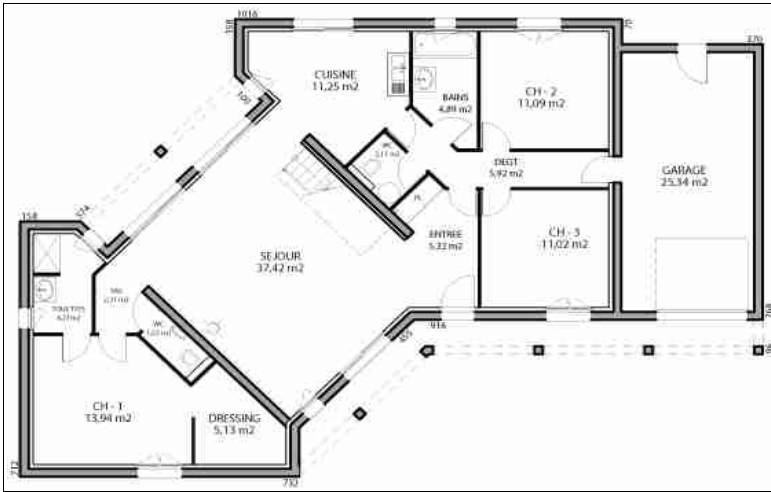

Plan 22

Ressources : <http://www.habitat-plus.com/>