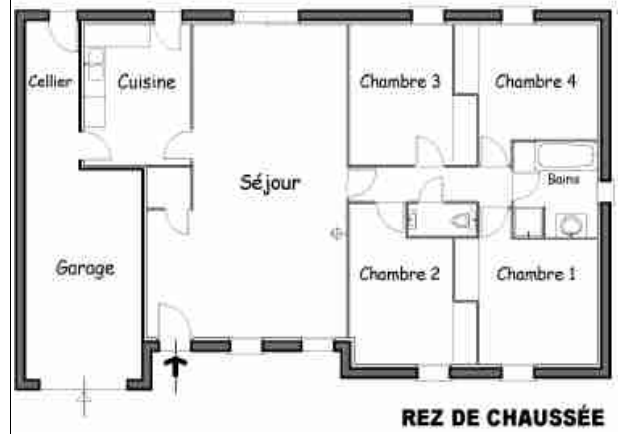

Plan 4

Plan 5

Plan 6

Plan 7

Plan 8

Charlyne 129

Surface Habitable: 129.30 m²
Surface utile totale: 152.46 m²

Plan 9

Uranus 99

Surface Habitable: 99.17 m²
Surface utile totale: 116.37 m²

Plan 10

Luna 84

Surface Habitable 83.80 m²
Surface utile totale 101.88 m²

Plan 11

Alya 108

Surface Habitable 108.00 m²
Surface utile totale 131.28 m²

Plan 12

Alya 91

Surface habitable 91.27 m²
Surface utile totale 114.55 m²

Plan 14

Plan 13

Lisa 95

Surface Habitable 94.77 m²
Surface utile totale 118.62 m²

Plan 15

Calliopé 111

SH 111 m²
Annexes 24 m²

Calliopé 94

SH 94 m²
Annexes 22 m²

Plan 18

Plan 19

Plan 20

Plan 21