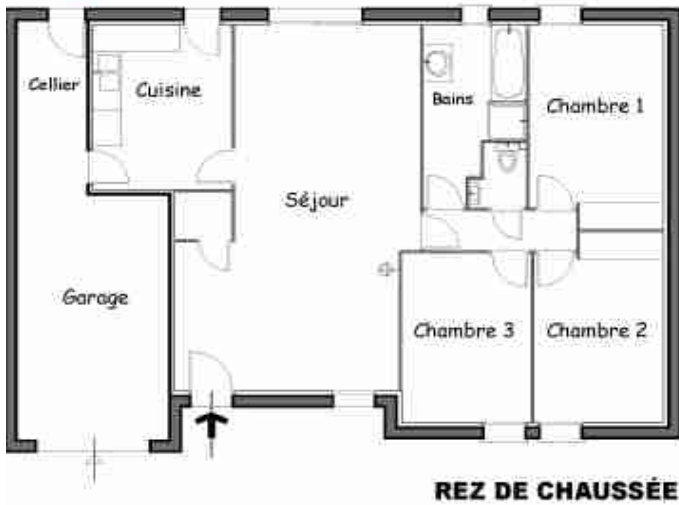

Plan 8

Charlyne 129

Surface Habitable 129.30 m²
Surface utile totale 152.46 m²

Plan 9

Uranus 99

Surface Habitable 99.17 m²
Surface utile totale 116.37 m²

Plan 10

Luna 84

Surface Habitable 83.80 m²
Surface utile totale 101.88 m²

Plan 11

Alya 108

Surface Habitable 108.00 m²
Surface utile totale 131.28 m²

Plan 12

Alya 91

Surface habitable 91.27 m²
Surface utile totale 114.55 m²

Plan 13

Lisa 95

Surface Habitable 94.77 m²
Surface utile totale 118.62 m²

Plan 14

Calliopé 111

SH 111 m²
Annexes 24 m²

Plan 15

Calliopé 94

SH 94 m²
Annexes 22 m²

Plan 16

Emelyne 88

Surface Habitable 87.64 m²
Surface utile totale 113.08 m²

REZ DE CHAUSSEE

Plan 17

Nacre 75

Surface utile totale 89.86 m²
Surface Habitable 75.04 m²