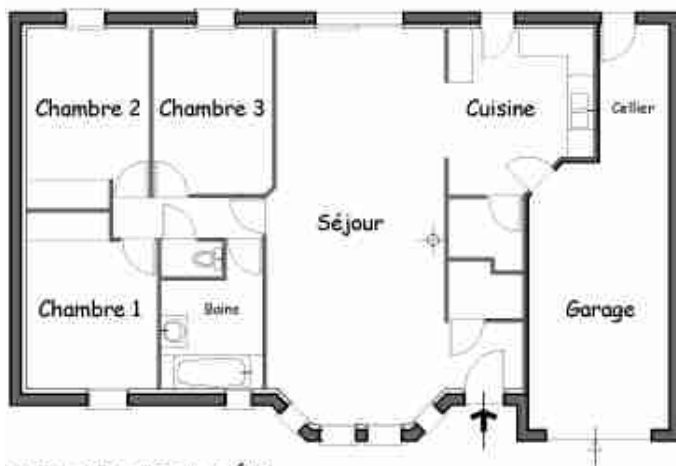

Plan 8

Charlyne 129

Surface Habitable 129.30 m²
Surface utile totale 152.46 m²

Plan 9

Uranus 99

Surface Habitable 99.17 m²
Surface utile totale 116.37 m²

Plan 10

Luna 84

Surface Habitable 83.80 m²
Surface utile totale 101.88 m²

Plan 11

Alya 108

Surface Habitable 108.00 m²
Surface utile totale 131.28 m²

Plan 12

Alya 91

Surface habitable 91.27 m²
Surface utile totale 114.55 m²

Plan 13

Lisa 95

Surface Habitable 94.77 m²
Surface utile totale 118.62 m²

Plan 14

Calliopé 111

SH 111 m²
Annexes 24 m²

Plan 15

Calliopé 94

SH 94 m²
Annexes 22 m²

Plan 16

Emelyne 88

Surface Habitable 87.64 m²
Surface utile totale 113.08 m²

REZ DE CHAUSSEE

Plan 17

Nacre 75

Surface utile totale 89.86 m²
Surface Habitable 75.04 m²