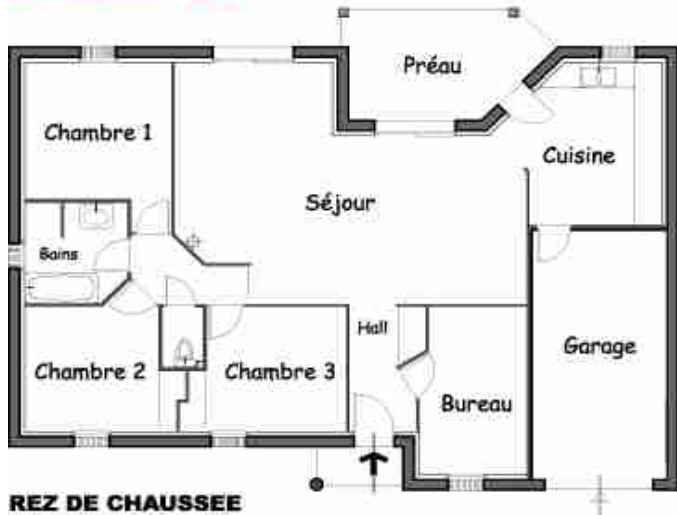

Plan 8

Charlyne 129

Surface Habitable 129.30 m²
Surface utile totale 152.46 m²

Plan 9

Uranus 99

Surface Habitable 99.17 m²
Surface utile totale 116.37 m²

Plan 10

Luna 84

Surface Habitable 83.80 m²
Surface utile totale 101.88 m²

Plan 11

Alya 108

Surface Habitable 108.00 m²
Surface utile totale 131.28 m²

Plan 12

Alya 91

Surface habitable 91.27 m²
Surface utile totale 114.55 m²

Plan 13

Lisa 95

Surface Habitable 94.77 m²
Surface utile totale 118.62 m²

Plan 14

Calliopé 111

SH 111 m²
Annexes 24 m²

Plan 15

Calliopé 94

REZ DE CHAUSSEE

Plan 18

Leslie 103

Surface Habitable 103,44 m²
Surface utile totale 130,00 m²

Plan 19

Plan 20

Plan 21

Plan 22