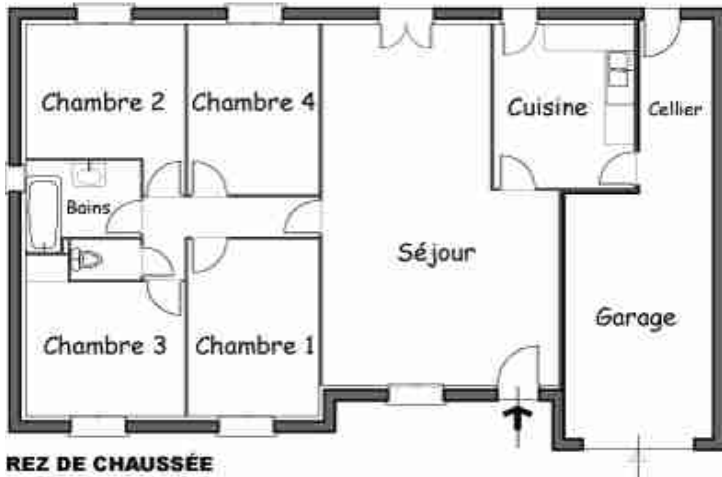

Plan 8

Charlyne 129

Surface Habitable 129.30 m²
Surface utile totale 152.46 m²

Plan 9

Uranus 99

Surface Habitable 99.17 m²
Surface utile totale 116.37 m²

Plan 10

Luna 84

Surface Habitable 83.80 m²
Surface utile totale 101.88 m²

Plan 11

Alya 108

Surface Habitable 108.00 m²
Surface utile totale 131.28 m²

Plan 12

Alya 91

Surface habitable 91.27 m²
Surface utile totale 114.55 m²

Plan 13

Lisa 95

Surface Habitable 94.77 m²
Surface utile totale 118.62 m²

Plan 14

Calliopé 111

SH 111 m²
Annexes 24 m²

Plan 15

Calliopé 94

REZ DE CHAUSSEE

Plan 18

Leslie 103

Surface Habitable 103,44 m²
Surface utile totale 130,00 m²

Plan 19

Plan 20

Plan 21

Plan 22