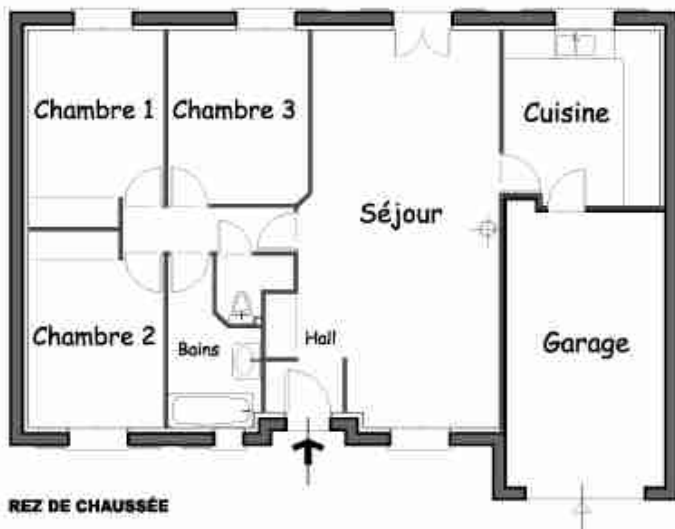

Plan 8

Charlyne 129

Surface Habitable 129.30 m²
Surface utile totale 152.46 m²

Plan 9

Uranus 99

Surface Habitable 99.17 m²
Surface utile totale 116.37 m²

Plan 10

Luna 84

Surface Habitable 83.80 m²
Surface utile totale 101.88 m²

Plan 11

Alya 108

Surface Habitable 108.00 m²
Surface utile totale 131.28 m²

Plan 12

Alya 91

Surface habitable 91.27 m²
Surface utile totale 114.55 m²

Plan 13

Lisa 95

Surface Habitable 94.77 m²
Surface utile totale 118.62 m²

Plan 14

Calliopé 111

SH 111 m²
Annexes 24 m²

Plan 15

Calliopé 94

REZ DE CHAUSSEE

Plan 18

Leslie 103

Surface Habitable 103,44 m²
Surface utile totale 130,00 m²

Plan 19

Plan 20

Plan 21

Plan 22