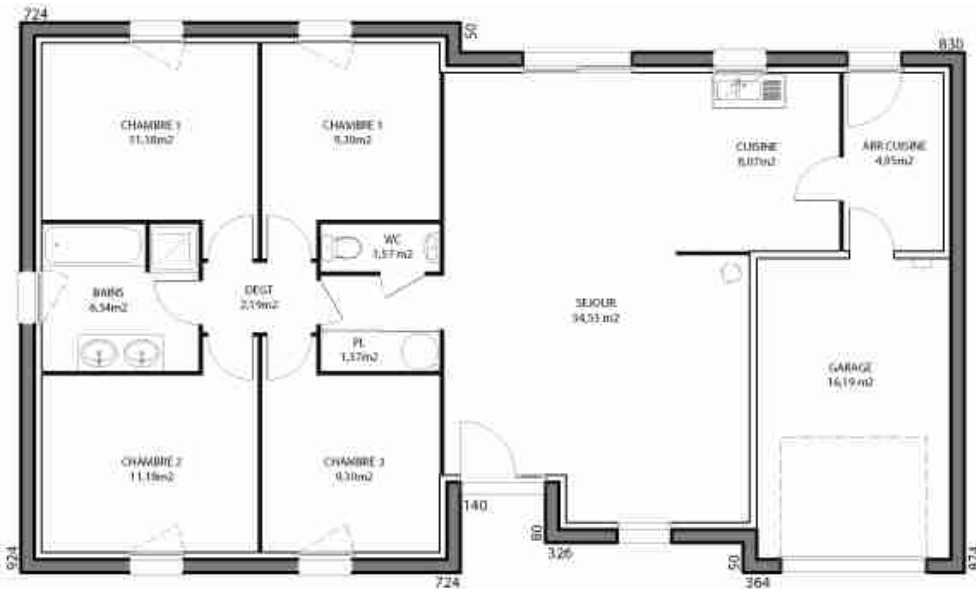

Surface Habitable 83.80 m²
Surface utile totale 101.88 m²

Plan 11

Alya 108

Surface Habitable 108.00 m²
Surface utile totale 131.28 m²

Plan 12

Alya 91

Surface habitable 91.27 m²
Surface utile totale 114.55 m²

Plan 13

Lisa 95

Surface Habitable 94.77 m²
Surface utile totale 118.62 m²

Plan 14

Calliopé 111

SH 111 m²
Annexes 24 m²

Plan 15

Calliopé 94

SH 94 m²
Annexes 22 m²

Plan 16

Emelyne 88

Surface Habitable 87.64 m²
Surface utile totale 113.08 m²

REZ DE CHAUSSEE

Plan 17

Nacre 75

Surface utile totale 89.86 m²
Surface Habitable 75.04 m²

REZ DE CHAUSSEE

Plan 18

Leslie 103

Surface Habitable 103,44 m²
Surface utile totale 130,00 m²

Plan 19

Plan 20

Plan 21

Plan 22